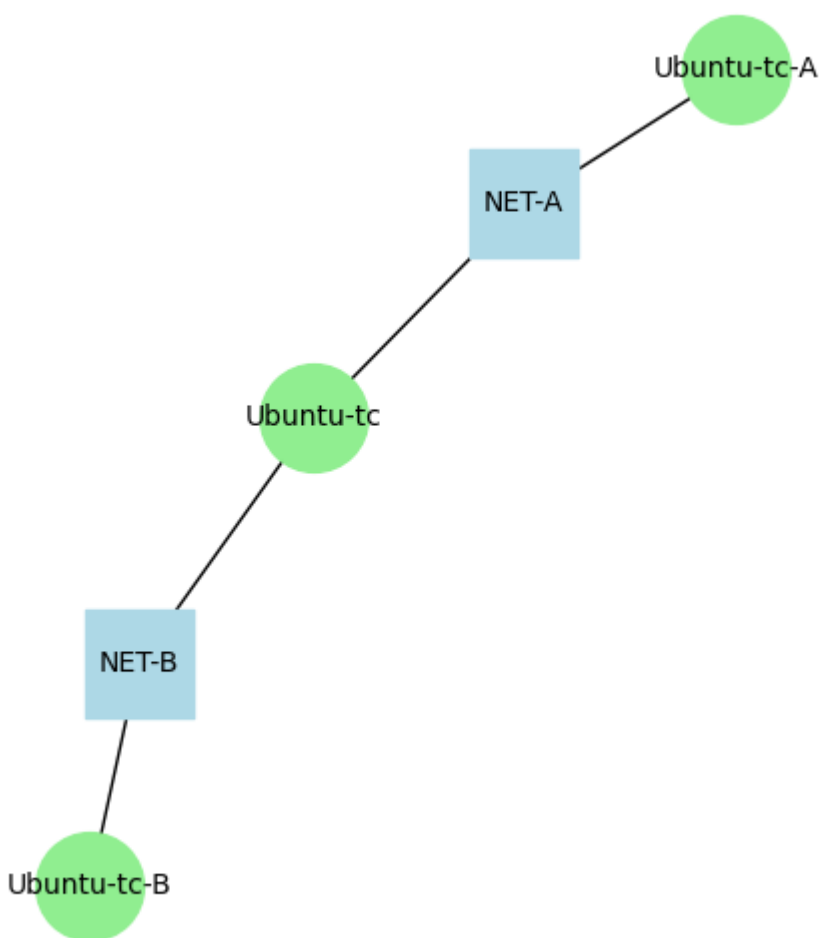

Linux: TC - bandwidth limitation, transmission error induction and delays

programmes used to take measurements:

- <https://man7.org/linux/man-pages/man8/tc.8.html>
- <https://github.com/tum-lkn/tcgui>

Connection diagram

Diagram generated using [my script](#)

Machine name	Network card	ip address	gateway	Virtual switch
ubuntu-tc	eth0	192.168.1.1/24	X	NET-A
	eth1	192.168.2.1/24	X	NET-B
ubuntu-tc-A	eth0	192.168.1.10/24	192.168.1.1/24	NET-A
ubuntu-tc-B	eth0	192.168.2.10/24	192.168.2.1/24	NET-B